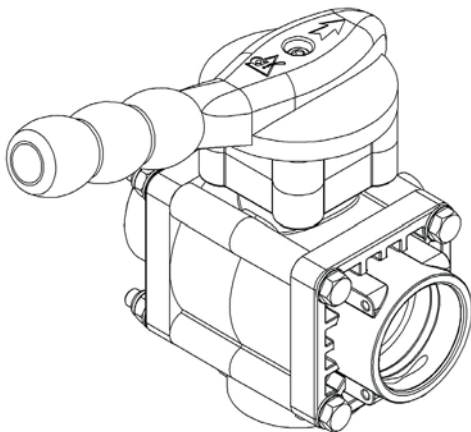

Ball valves · 3-way $\varnothing 39$ mm

3-way ball valve $\varnothing 39$ mm bottom feed

- innovative sealing concept with modified Polyamid for increased service life
- manual operation with low effort
- compact with large 39 mm nominal width

Operating time pressure:	max. 15 bar
Flow rate:	max. 500 l/min
Outlet- \varnothing :	AS50
Ball valve:	Stahl: 1.4305
Seals:	modifiziertes Polyamid
Material:	POM GF 25

Article-No.	Type
83174	Ball valve 3-way, manually $\varnothing 39$ mm
Recommended fittings	
17157	Plug-in hose tail AS50/ $\varnothing 46$ cpl
17330	Plug-in hose tail AS50/ $\varnothing 46/90^\circ$ cpl
22040	Plug-in hose tail AS50/ $\varnothing 39$ cpl
24891	Plug-in hose tail AS50/ $\varnothing 39/90^\circ$ cpl
80610	Plug-in hose tail AS50/G2/male cpl
82945	Plug-in hose tail AS50/AS40 cpl
More Fittings: see section Fittings AS50	