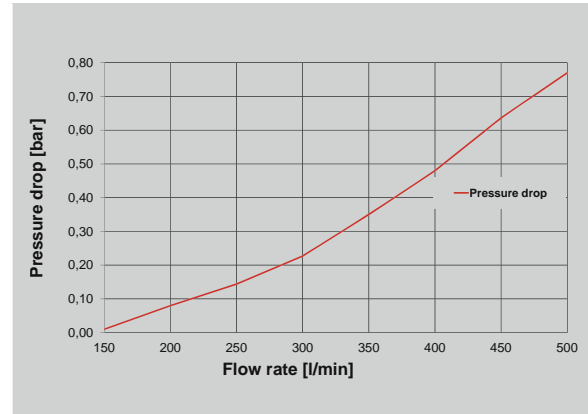

Ball valves · 3-way $\varnothing 39$ mm

3-way ball valve $\varnothing 39$ mm bottom feed

- innovative sealing concept with modified Polyamid for increased service life
- manual operation with low effort
- compact with large 39 mm nominal width

Operating time pressure:	max. 15 bar
Flow rate:	max. 500 l/min
Outlet- \varnothing :	AS50
Ball valve:	Stahl: 1.4305
Seals:	modifiziertes Polyamid
Material:	POM GF 25

Article-No.	Type
83174	Ball valve 3-way, manually $\varnothing 39$ mm
Recommended fittings	
17157	Plug-in hose tail AS50/ $\varnothing 46$ cpl
17330	Plug-in hose tail AS50/ $\varnothing 46/90^\circ$ cpl
22040	Plug-in hose tail AS50/ $\varnothing 39$ cpl
24891	Plug-in hose tail AS50/ $\varnothing 39/90^\circ$ cpl
80610	Plug-in hose tail AS50/G2/male cpl
82945	Plug-in hose tail AS50/AS40 cpl
More Fittings: see section Fittings AS50	