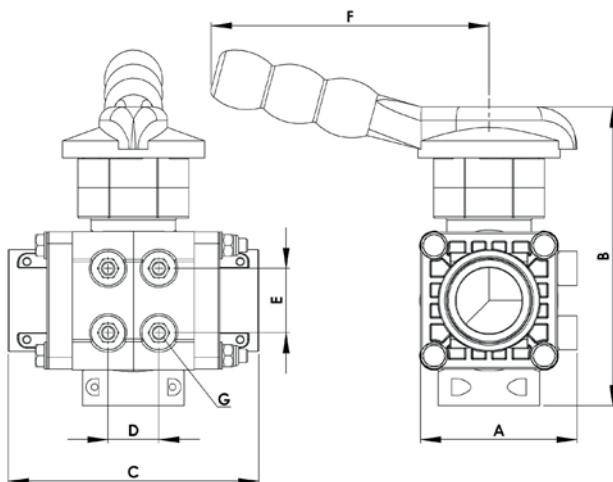

Ball valves · 3-way $\varnothing 39$ mm

3-way ball valve $\varnothing 39$ mm bottom feed

- innovative sealing concept with modified Polyamid for increased service life
- manual operation with low effort
- compact with large 39 mm nominal width

Operating time pressure:	max. 15 bar
Flow rate:	max. 500 l/min
Outlet- \varnothing :	AS50
Ball valve:	Stahl: 1.4305
Seals:	modifiziertes Polyamid
Material:	POM GF 25

Article-No.	Type
83174	Ball valve 3-way, manually $\varnothing 39$ mm
Recommended fittings	
17157	Plug-in hose tail AS50/ $\varnothing 46$ cpl
17330	Plug-in hose tail AS50/ $\varnothing 46/90^\circ$ cpl
22040	Plug-in hose tail AS50/ $\varnothing 39$ cpl
24891	Plug-in hose tail AS50/ $\varnothing 39/90^\circ$ cpl
80610	Plug-in hose tail AS50/G2/male cpl
82945	Plug-in hose tail AS50/AS40 cpl
More Fittings: see section Fittings AS50	

A	B	C	D	E	F	G
93	176	148	30	38	164	4 x M8
Specified in mm						