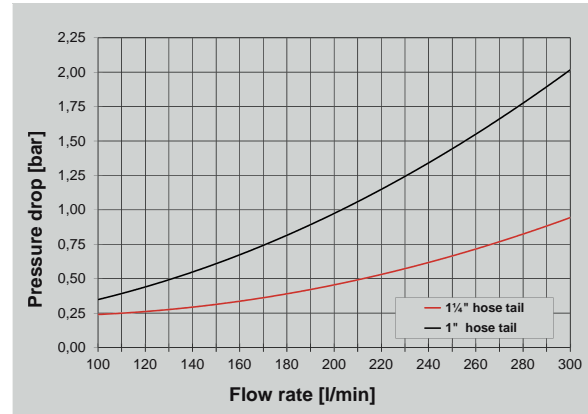

Ball valves · 5-way 1¼"

5-way ball valve 1¼"

- individual adjustable seal
- high wear resistance
- retrofitable with electric drive
- **Optional: Special connectors are available**

Operating time pressure: max. 15 bar
 Flow rate: max. 300 l/min
 Inlet- ϕ : 1x AS40
 Outlet- ϕ : 4x AS40
 Ball valve: POM+PTFE
 Material: POM GF 25, PA, FPM and NBR seals

Options:

- Adapter for special connectors
- configurations of several ball valves are available upon request

A	B	C	D
180	140	140	215
Specified in mm			

Article-No.	Type
61128	Kugelventil 5-Wege 1¼"
Recommended fittings	
80352	Plug-in hose tail AS40/ ϕ 20/90° cpl
09184	Plug-in hose tail AS40/ ϕ 25/90° cpl
08874	Plug-in hose tail AS40/ ϕ 33/90° cpl
08275	Plug-in hose tail AS40/ ϕ 39/90° cpl
80353	Plug-in hose tail AS40/ ϕ 20 cpl
04595	Plug-in hose tail AS40/ ϕ 25 cpl
04581	Plug-in hose tail AS40/ ϕ 33 cpl
06247	Plug-in hose tail AS40/ ϕ 39 cpl
80333	Blindstopfen AS40 cpl
82614	Adapter Plug-in hose tail AS40/ Banjo 2" cpl
More Fittings: see section Fittings AS40	