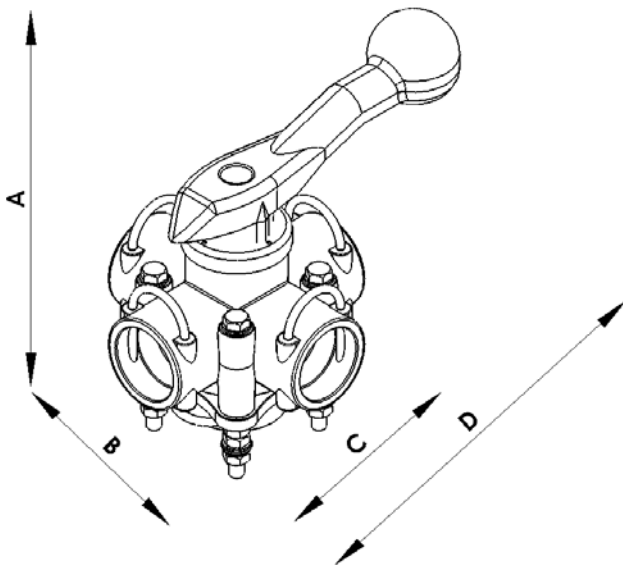

Ball valves · 5-way 1¼"

5-way ball valve 1¼"

- individual adjustable seal
- high wear resistance
- retrofitable with electric drive
- **Optional: Special connectors are available**

Operating time pressure: max. 15 bar
 Flow rate: max. 300 l/min
 Inlet- ϕ : 1x AS40
 Outlet- ϕ : 4x AS40
 Ball valve: POM+PTFE
 Material: POM GF 25, PA, FPM and NBR seals

Options:

- Adapter for special connectors
- configurations of several ball valves are available upon request

A	B	C	D
180	140	140	215
Specified in mm			

Article-No.	Type
61128	Kugelventil 5-Wege 1¼"
Recommended fittings	
80352	Plug-in hose tail AS40/ ϕ 20/90° cpl
09184	Plug-in hose tail AS40/ ϕ 25/90° cpl
08874	Plug-in hose tail AS40/ ϕ 33/90° cpl
08275	Plug-in hose tail AS40/ ϕ 39/90° cpl
80353	Plug-in hose tail AS40/ ϕ 20 cpl
04595	Plug-in hose tail AS40/ ϕ 25 cpl
04581	Plug-in hose tail AS40/ ϕ 33 cpl
06247	Plug-in hose tail AS40/ ϕ 39 cpl
80333	Blindstopfen AS40 cpl
82614	Adapter Plug-in hose tail AS40/ Banjo 2" cpl
More Fittings: see section Fittings AS40	