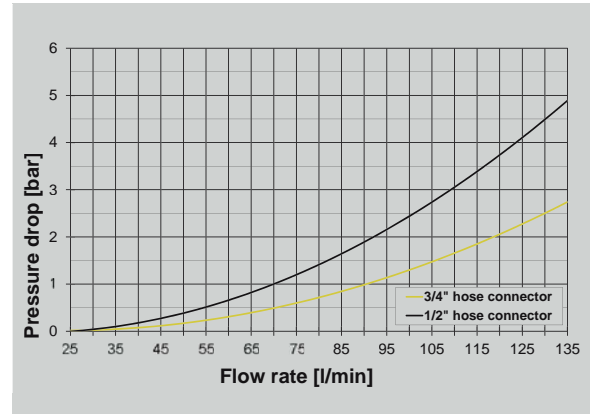

# Electrical Boom Section Valve . Modular-Fit Valve

## Modular-Fit Valve, 2-way with pressure relief

- modular pressure relief and/or circulating system
- three different electrical connections
- direct electrical control (plus/minus) or with control signal (7mA) by relay
- high flow rates with low pressure loss
- valve assemblies available to individual configuration
- for section hoses up to  $\varnothing 19$  mm
- modular building assembly

Maximum pressure: 12 bar  
 Voltage: 12 Volt  
 drive options: direct plus/minus or control signal 7mA by relay  
 Switch time: 0,5 s - control gear  
 Material: stainless steel: 1.4305, POM GF 25, FPM and NBR seal