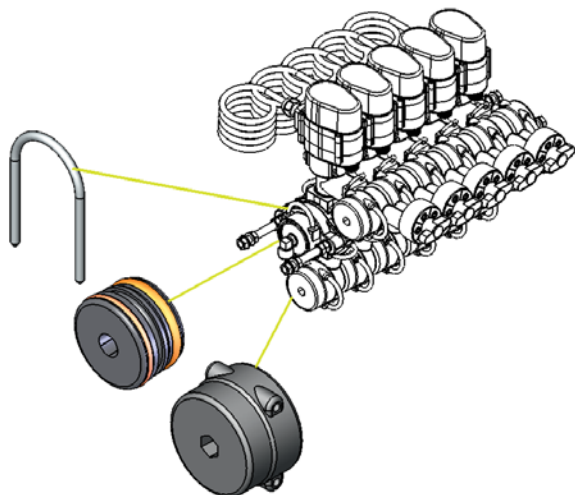

## Modular-Fit Valve, 2-way with pressure relief

- modular pressure relief and/or circulating system
- three different electrical connections
- direct electrical control (plus/minus) or with control signal (7mA) by relay
- high flow rates with low pressure loss
- valve assemblies available to individual configuration
- for section hoses up to  $\varnothing 19$  mm
- modular building assembly

### Options:

- Special pressure gauge connection for testing equipment
- Additional bypass-valves
- Individual alignment of the gear motor
- Valve assemblies available to individual requirements and can be delivered just in time for production line use

Each valve assembly contains:

- 1x Dummy plug AS40/G $\frac{1}{4}$  female cpl
- 1x Blind cap at the pressure relief canal
- 1x Safety pin AS40

AS1	AS2
40	40
AS3	A mm
24	51

# Electrical Boom Section Valve . Modular-Fit Valve

Electrical connections
Plug-in connection DIN-EN 175 301
Cable 1m
AMP - plug
Electrical drive
Three wire, control by relay control signal (-): 12Volt/0Volt=closed/open (7 mA)
Three wire, control by relay control signal (+): 12Volt/0Volt=open/closed (7 mA)
Two wire direct control - plus/minus