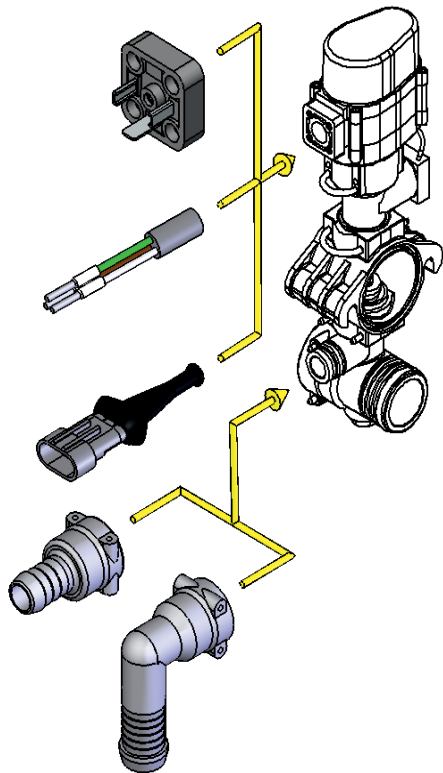

## Modular-Fit Valve, 2-way with pressure relief

- modular pressure relief and/or circulating system
- three different electrical connections
- direct electrical control (plus/minus) or with control signal (7mA) by relay
- high flow rates with low pressure loss
- valve assemblies available to individual configuration
- for section hoses up to  $\varnothing 19$  mm
- modular building assembly

### Options:

- Special pressure gauge connection for testing equipment
- Additional bypass-valves
- Individual alignment of the gear motor
- Valve assemblies available to individual requirements and can be delivered just in time for production line use

Each valve assembly contains:

- 1x Dummy plug AS40/G $\frac{1}{4}$  female cpl
- 1x Blind cap at the pressure relief canal
- 1x Safety pin AS40

AS1	AS2
40	40
AS3	A mm
24	51

# Electrical Boom Section Valve . Modular-Fit Valve

Electrical connections
Plug-in connection DIN-EN 175 301
Cable 1m
AMP - plug
Electrical drive
Three wire, control by relay control signal (-): 12Volt/0Volt=closed/open (7 mA)
Three wire, control by relay control signal (+): 12Volt/0Volt=open/closed (7 mA)
Two wire direct control - plus/minus