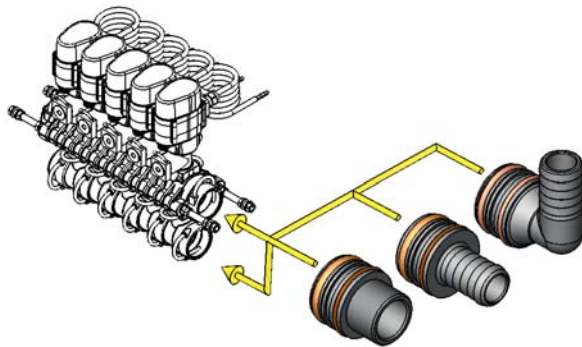

Modular-Fit valve assemblies are possible from 1 to 15 sections valves. All valve assemblies can be made to your specific requirements.

### Options:

- Special pressure gauge connection for testing equipment
- Additional bypass-valves
- Individual alignment of the gear motor
- Valve assemblies available to individual requirements and can be delivered just in time for production line use

Each valve assembly contains:

- 1x Dummy plug AS40/G $\frac{1}{4}$  female cpl
- 1x Blind cap at the pressure relief canal
- 1x Safety pin AS40

AS1	AS2
40	40
AS3	A mm
24	51

# Electrical Boom Section Valve . Modular-Fit Valve

Electrical connections
Plug-in connection DIN-EN 175 301
Cable 1m
AMP - plug
Electrical drive
Three wire, control by relay control signal (-): 12Volt/0Volt=closed/open (7 mA)
Three wire, control by relay control signal (+): 12Volt/0Volt=open/closed (7 mA)
Two wire direct control - plus/minus