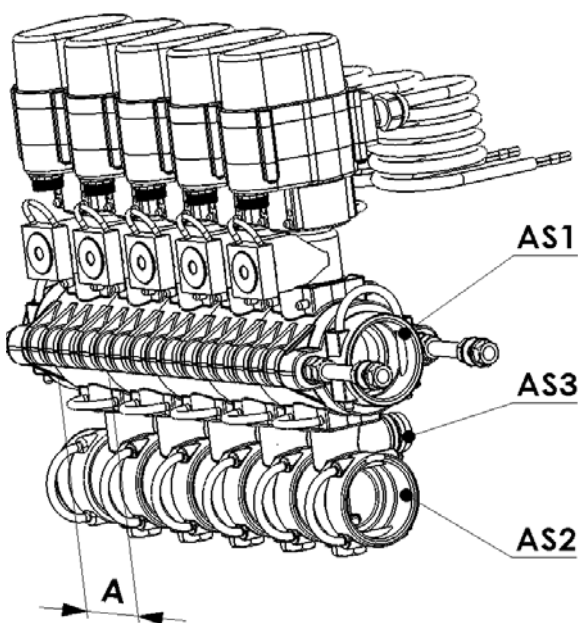

## Modular-Fit Valve, 2-way with pressure relief

- modular pressure relief and/or circulating system
- three different electrical connections
- direct electrical control (plus/minus) or with control signal (7mA) by relay
- high flow rates with low pressure loss
- valve assemblies available to individual configuration
- for section hoses up to  $\varnothing 19$  mm
- modular building assembly

Maximum pressure: 12 bar  
 Voltage: 12 Volt  
 drive options: direct plus/minus or control signal 7mA by relay  
 Switch time: 0,5 s - control gear  
 Material: stainless steel: 1.4305, POM GF 25, FPM and NBR seal

Modular-Fit valve assemblies are possible from 1 to 15 sections valves. All valve assemblies can be made to your specific requirements.

Each valve assembly contains:

- 1x Dummy plug AS40/G $\frac{1}{4}$  female cpl
- 1x Blind cap at the pressure relief canal
- 1x Safety pin AS40

AS1	AS2
40	40
AS3	A mm
24	51