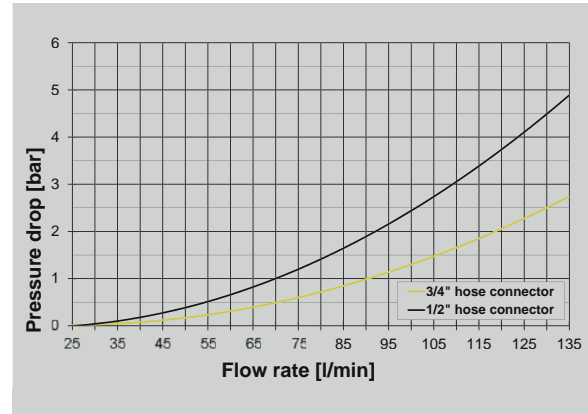

Electrical Boom Section Valve . Modular-Fit Valve

Modular-Fit Valve, 3-way with pressure relief and constant pressure system

- modular pressure relief and/or circulating system
- three different electrical connections
- direct electrical control (plus/minus) or with control signal (7mA) by relay
- high flow rates with low pressure loss
- valve assemblies available to individual configuration
- for section hoses up to $\varnothing 19$ mm
- modular building assembly

Maximum pressure:	12 bar
Voltage:	12 Volt
Control options:	direct plus/minus or control signal 7mA by relay
Switch time:	0,5 s - control gear
Material:	POM GF 25, stainless steel: 1.4305, FPM and NBR seals

Modular-Fit valve assemblies are possible from 1 to 15 sections valves. All valve assemblies can be made to your specific requirements.

Options:

- Special pressure gauge connection for testing equipment
- Additional bypass-valves
- Individual alignment of the gear motor
- Valve assemblies available to individual requirements and can be delivered just in time for production line use