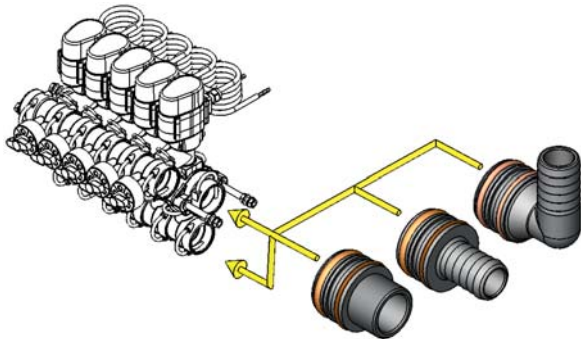

Electrical Boom Section Valve . Modular-Fit Valve

Modular-Fit Valve, 3-way with pressure relief and constant pressure system

- modular pressure relief and/or circulating system
- three different electrical connections
- direct electrical control (plus/minus) or with control signal (7mA) by relay
- high flow rates with low pressure loss
- valve assemblies available to individual configuration
- for section hoses up to $\varnothing 19$ mm
- modular building assembly

Maximum pressure:	12 bar
Voltage:	12 Volt
Control options:	direct plus/minus or control signal 7mA by relay
Switch time:	0,5 s - control gear
Material:	POM GF 25, stainless steel: 1.4305, FPM and NBR seals

Modular-Fit valve assemblies are possible from 1 to 15 sections valves. All valve assemblies can be made to your specific requirements.

Options:

- Special pressure gauge connection for testing equipment
- Additional bypass-valves
- Individual alignment of the gear motor
- Valve assemblies available to individual requirements and can be delivered just in time for production line use

Each valve assembly contains:

- 1x Dummy plug AS40/G $\frac{1}{4}$ female cpl
- 1x Blind cap at the pressure relief canal
- 1x Safety pin AS40

AS1	AS2
40	40
AS3	A mm
24	51

Electrical Boom Section Valve . Modular-Fit Valve