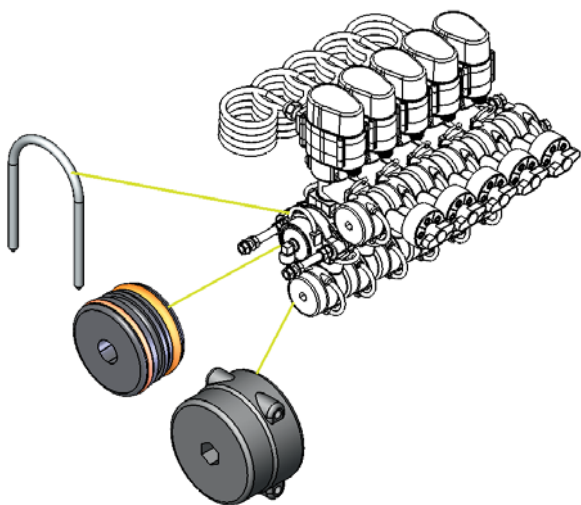

Electrical Boom Section Valve . Modular-Fit Valve

Modular-Fit Valve, 3-way with pressure relief and constant pressure system

- modular pressure relief and/or circulating system
- three different electrical connections
- direct electrical control (plus/minus) or with control signal (7mA) by relay
- high flow rates with low pressure loss
- valve assemblies available to individual configuration
- for section hoses up to $\varnothing 19$ mm
- modular building assembly

Maximum pressure:	12 bar
Voltage:	12 Volt
Control options:	direct plus/minus or control signal 7mA by relay
Switch time:	0,5 s - control gear
Material:	POM GF 25, stainless steel: 1.4305, FPM and NBR seals

Modular-Fit valve assemblies are possible from 1 to 15 sections valves. All valve assemblies can be made to your specific requirements.

Options:

- Special pressure gauge connection for testing equipment
- Additional bypass-valves
- Individual alignment of the gear motor
- Valve assemblies available to individual requirements and can be delivered just in time for production line use

Each valve assembly contains:

- 1x Dummy plug AS40/G $\frac{1}{4}$ female cpl
- 1x Blind cap at the pressure relief canal
- 1x Safety pin AS40

AS1	AS2
40	40
AS3	A mm
24	51

Electrical Boom Section Valve . Modular-Fit Valve