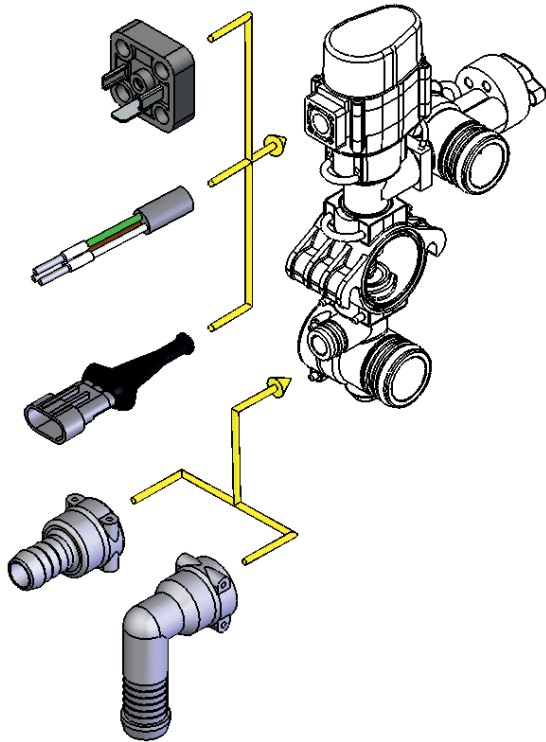

Electrical Boom Section Valve . Modular-Fit Valve

Modular-Fit Valve, 3-way with pressure relief and constant pressure system

- modular pressure relief and/or circulating system
- three different electrical connections
- direct electrical control (plus/minus) or with control signal (7mA) by relay
- high flow rates with low pressure loss
- valve assemblies available to individual configuration
- for section hoses up to $\varnothing 19$ mm
- modular building assembly

Modular-Fit valve assemblies are possible from 1 to 15 sections valves. All valve assemblies can be made to your specific requirements.

Options:

- Special pressure gauge connection for testing equipment
- Additional bypass-valves
- Individual alignment of the gear motor
- Valve assemblies available to individual requirements and can be delivered just in time for production line use

Each valve assembly contains:

- 1x Dummy plug AS40/G $\frac{1}{4}$ female cpl
- 1x Blind cap at the pressure relief canal
- 1x Safety pin AS40

AS1	AS2
40	40
AS3	A mm
24	51

Electrical Boom Section Valve . Modular-Fit Valve

Electrical connections

Plug-in connection DIN-EN 175 301

Cable 1m

AMP - plug

Electrical drive

Three wire, control by relay
control signal (-): 12Volt/0Volt=closed/open (7 mA)

Three wire, control by relay
control signal (+): 12Volt/0Volt=open/closed (7 mA)