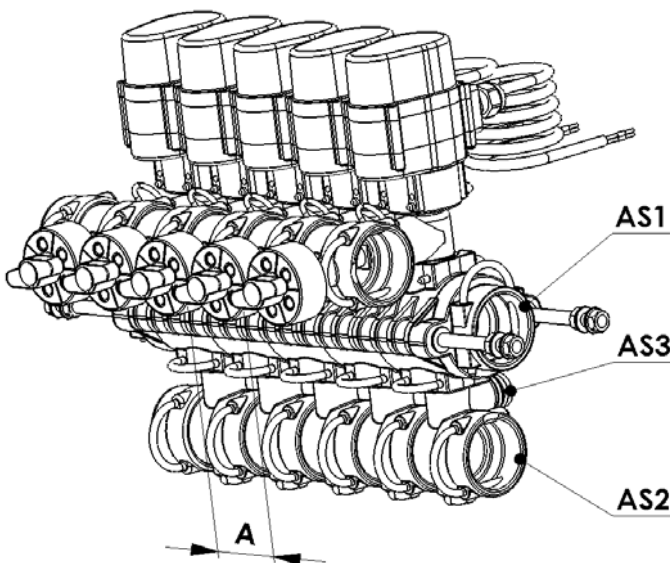

Electrical Boom Section Valve . Modular-Fit Valve

Modular-Fit Valve, 3-way with pressure relief and constant pressure system

- modular pressure relief and/or circulating system
- three different electrical connections
- direct electrical control (plus/minus) or with control signal (7mA) by relay
- high flow rates with low pressure loss
- valve assemblies available to individual configuration
- for section hoses up to $\varnothing 19$ mm
- modular building assembly

Maximum pressure:	12 bar
Voltage:	12 Volt
Control options:	direct plus/minus or control signal 7mA by relay
Switch time:	0,5 s - control gear
Material:	POM GF 25, stainless steel: 1.4305, FPM and NBR seals

Modular-Fit valve assemblies are possible from 1 to 15 sections valves. All valve assemblies can be made to your specific requirements.

Options:

- Special pressure gauge connection for testing equipment
- Additional bypass-valves
- Individual alignment of the gear motor
- Valve assemblies available to individual requirements and can be delivered just in time for production line use

Each valve assembly contains:

- 1x Dummy plug AS40/G $\frac{1}{4}$ female cpl
- 1x Blind cap at the pressure relief canal
- 1x Safety pin AS40

AS1	AS2
40	40
AS3	A mm
24	51

Electrical Boom Section Valve . Modular-Fit Valve