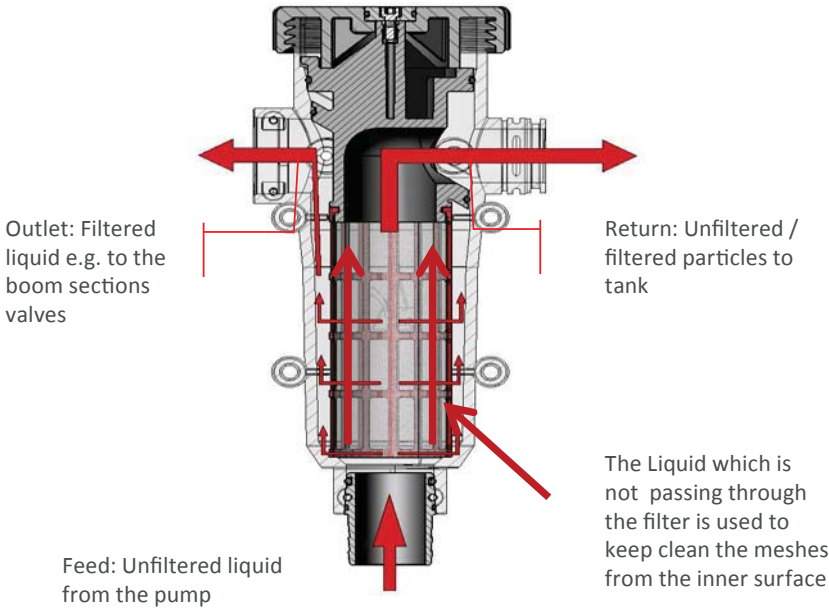

Operating mode of self cleaning filter

Conventional Mode (No self cleaning action)