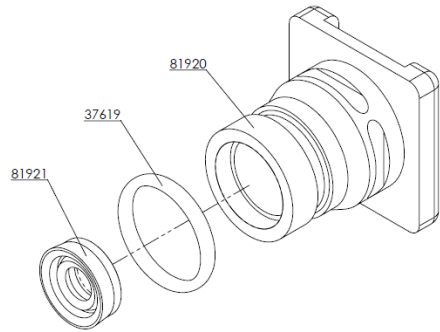

# MAV Valve

**81924**

**81926**

**21929 Stem & Seal only**

**\*LEVER CODES**

**ALT47034 YELLOW**

**ALT14017 RED**

**ALT47303 GREEN**

## REPAIR KIT

**PART CODE: ALT-KITMAV36/24**